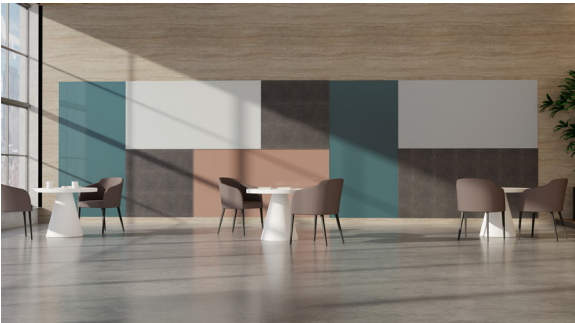

Configuration option 3 - Modular mixed panels