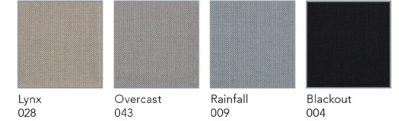

Rounded corners detail

Shelf space detail

Cord access detail

FEATURES

- Side panels fitted with LCS Porcelain writing surface - tack surface, or a combination of surfaces available as option
- Shelves on each side for more storage
- Solid wood frame
- Comes with two locking and two non-locking casters

Size (HxWxD)

60" x 40" x 19"

Maharam Fabric Tack Options

Maharam Meld

Maharam Merit

Maharam Manner

LCS Porcelain Color Options

LCS Porcelain Colors - use with markers

LCS Chalkboard Colors - use with chalk