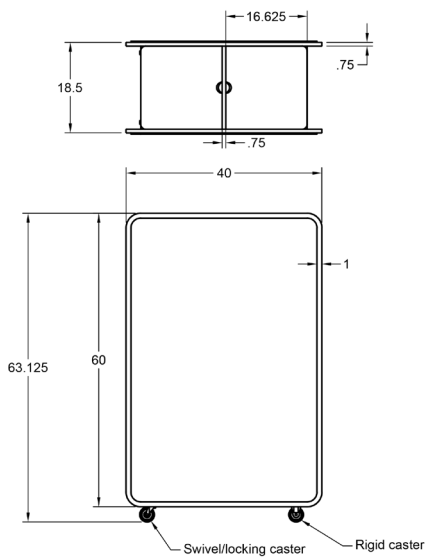

- Sturdy wood frame with shelves on both sides
- Cord access on back of each shelf
- Writing surface accepts magnetic accessories
- Comes with two locking and two non-locking casters

NIMBUS™ Multi-Purpose Mobile

Rounded corners detail

Shelf space detail

Cord access detail

FEATURES

- Side panels fitted with LCS Porcelain writing surface - tack surface, or a combination of surfaces available as option
- Shelves on each side for more storage
- Solid wood frame
- Comes with two locking and two non-locking casters

Size (HxWxD)

60" x 40" x 19"

Maharam Fabric Tack Options

Maharam Meld

Maharam Merit

Maharam Manner

LCS Porcelain Color Options

LCS Porcelain Colors - use with markers