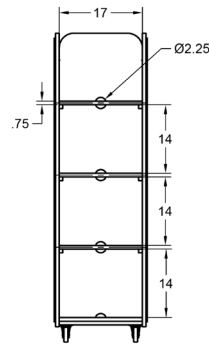

- Sturdy wood frame with shelves on both sides
- Cord access on back of each shelf
- Writing surface accepts magnetic accessories
- Comes with two locking and two non-locking casters

NIMBUS™ Multi-Purpose Mobile

Rounded corners detail

Shelf space detail

Cord access detail

FEATURES

- Side panels fitted with LCS Porcelain writing surface - tack surface, or a combination of surfaces available as option
- Shelves on each side for more storage
- Solid wood frame
- Comes with two locking and two non-locking casters

Size (HxWxD)

60" x 40" x 19"

Maharam Fabric Tack Options

Maharam Meld

Maharam Merit

Maharam Manner

LCS Porcelain Color Options

LCS Porcelain Colors - use with markers