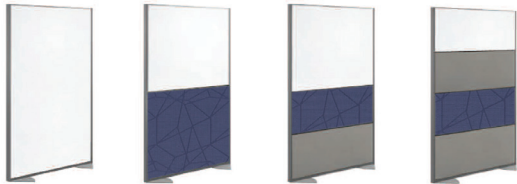

## Space Creator

calyx by Claridge

CONNECT® X2 Space Creator panels are tiled to create custom markerboard and/or tackboard surfaces. Furnished with two pie-shaped feet and a link for joining two or more Space Creators together. Customize with Calyx Glass or LCS Porcelain writing surfaces, along with a wide range of fabric and tack surfaces. All Space Creators are 72" high and come in 30", 36", and 48" widths.

### STANDARD SIZES

H 72" W 30", 36", 48"

Customize panel size, material and color.  
Panels can be whiteboard, tackboard or combination of both.

Unlimited configurations