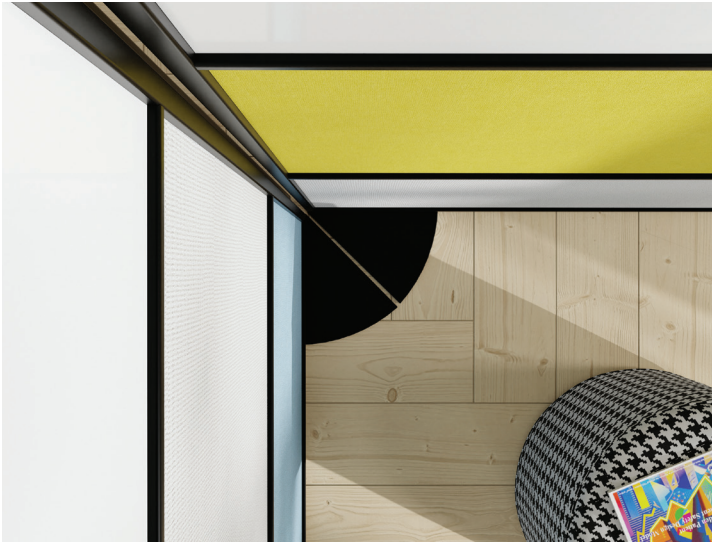

CONNECT X2

Space Creator

Feet detail ganging view

STANDARD SIZES

H 72" W 30", 36", 48"